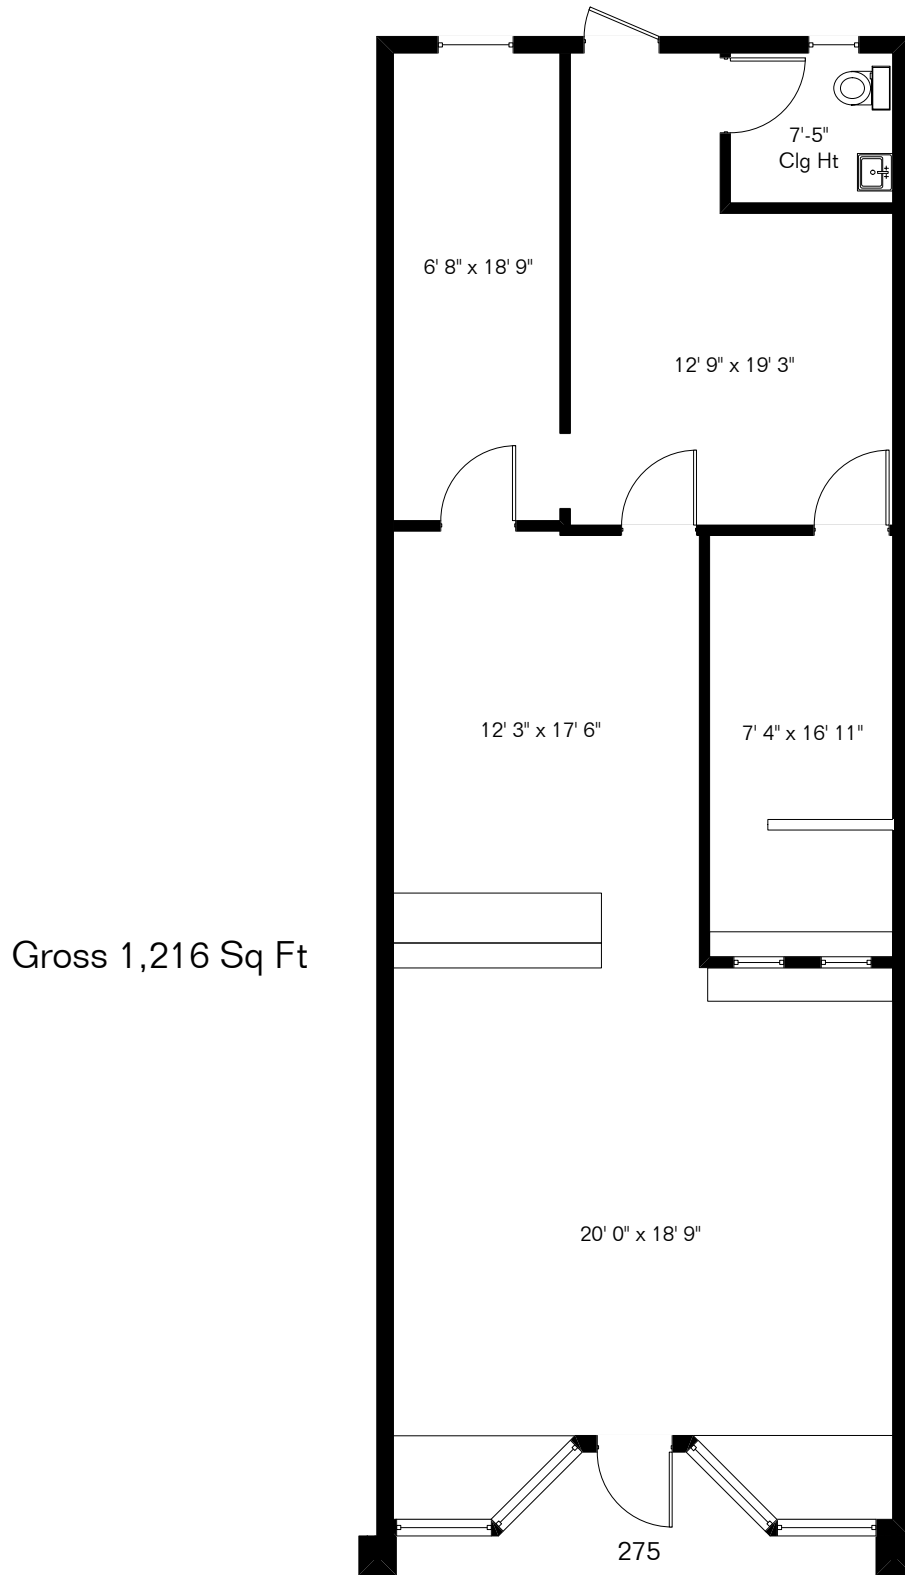

The square footages and room size information are deemed to be reliable but are not guaranteed and should be independently verified. This drawing is for marketing purposes only.

275 W Fry Blvd

*All ceiling heights are 8'-6" unless noted otherwise